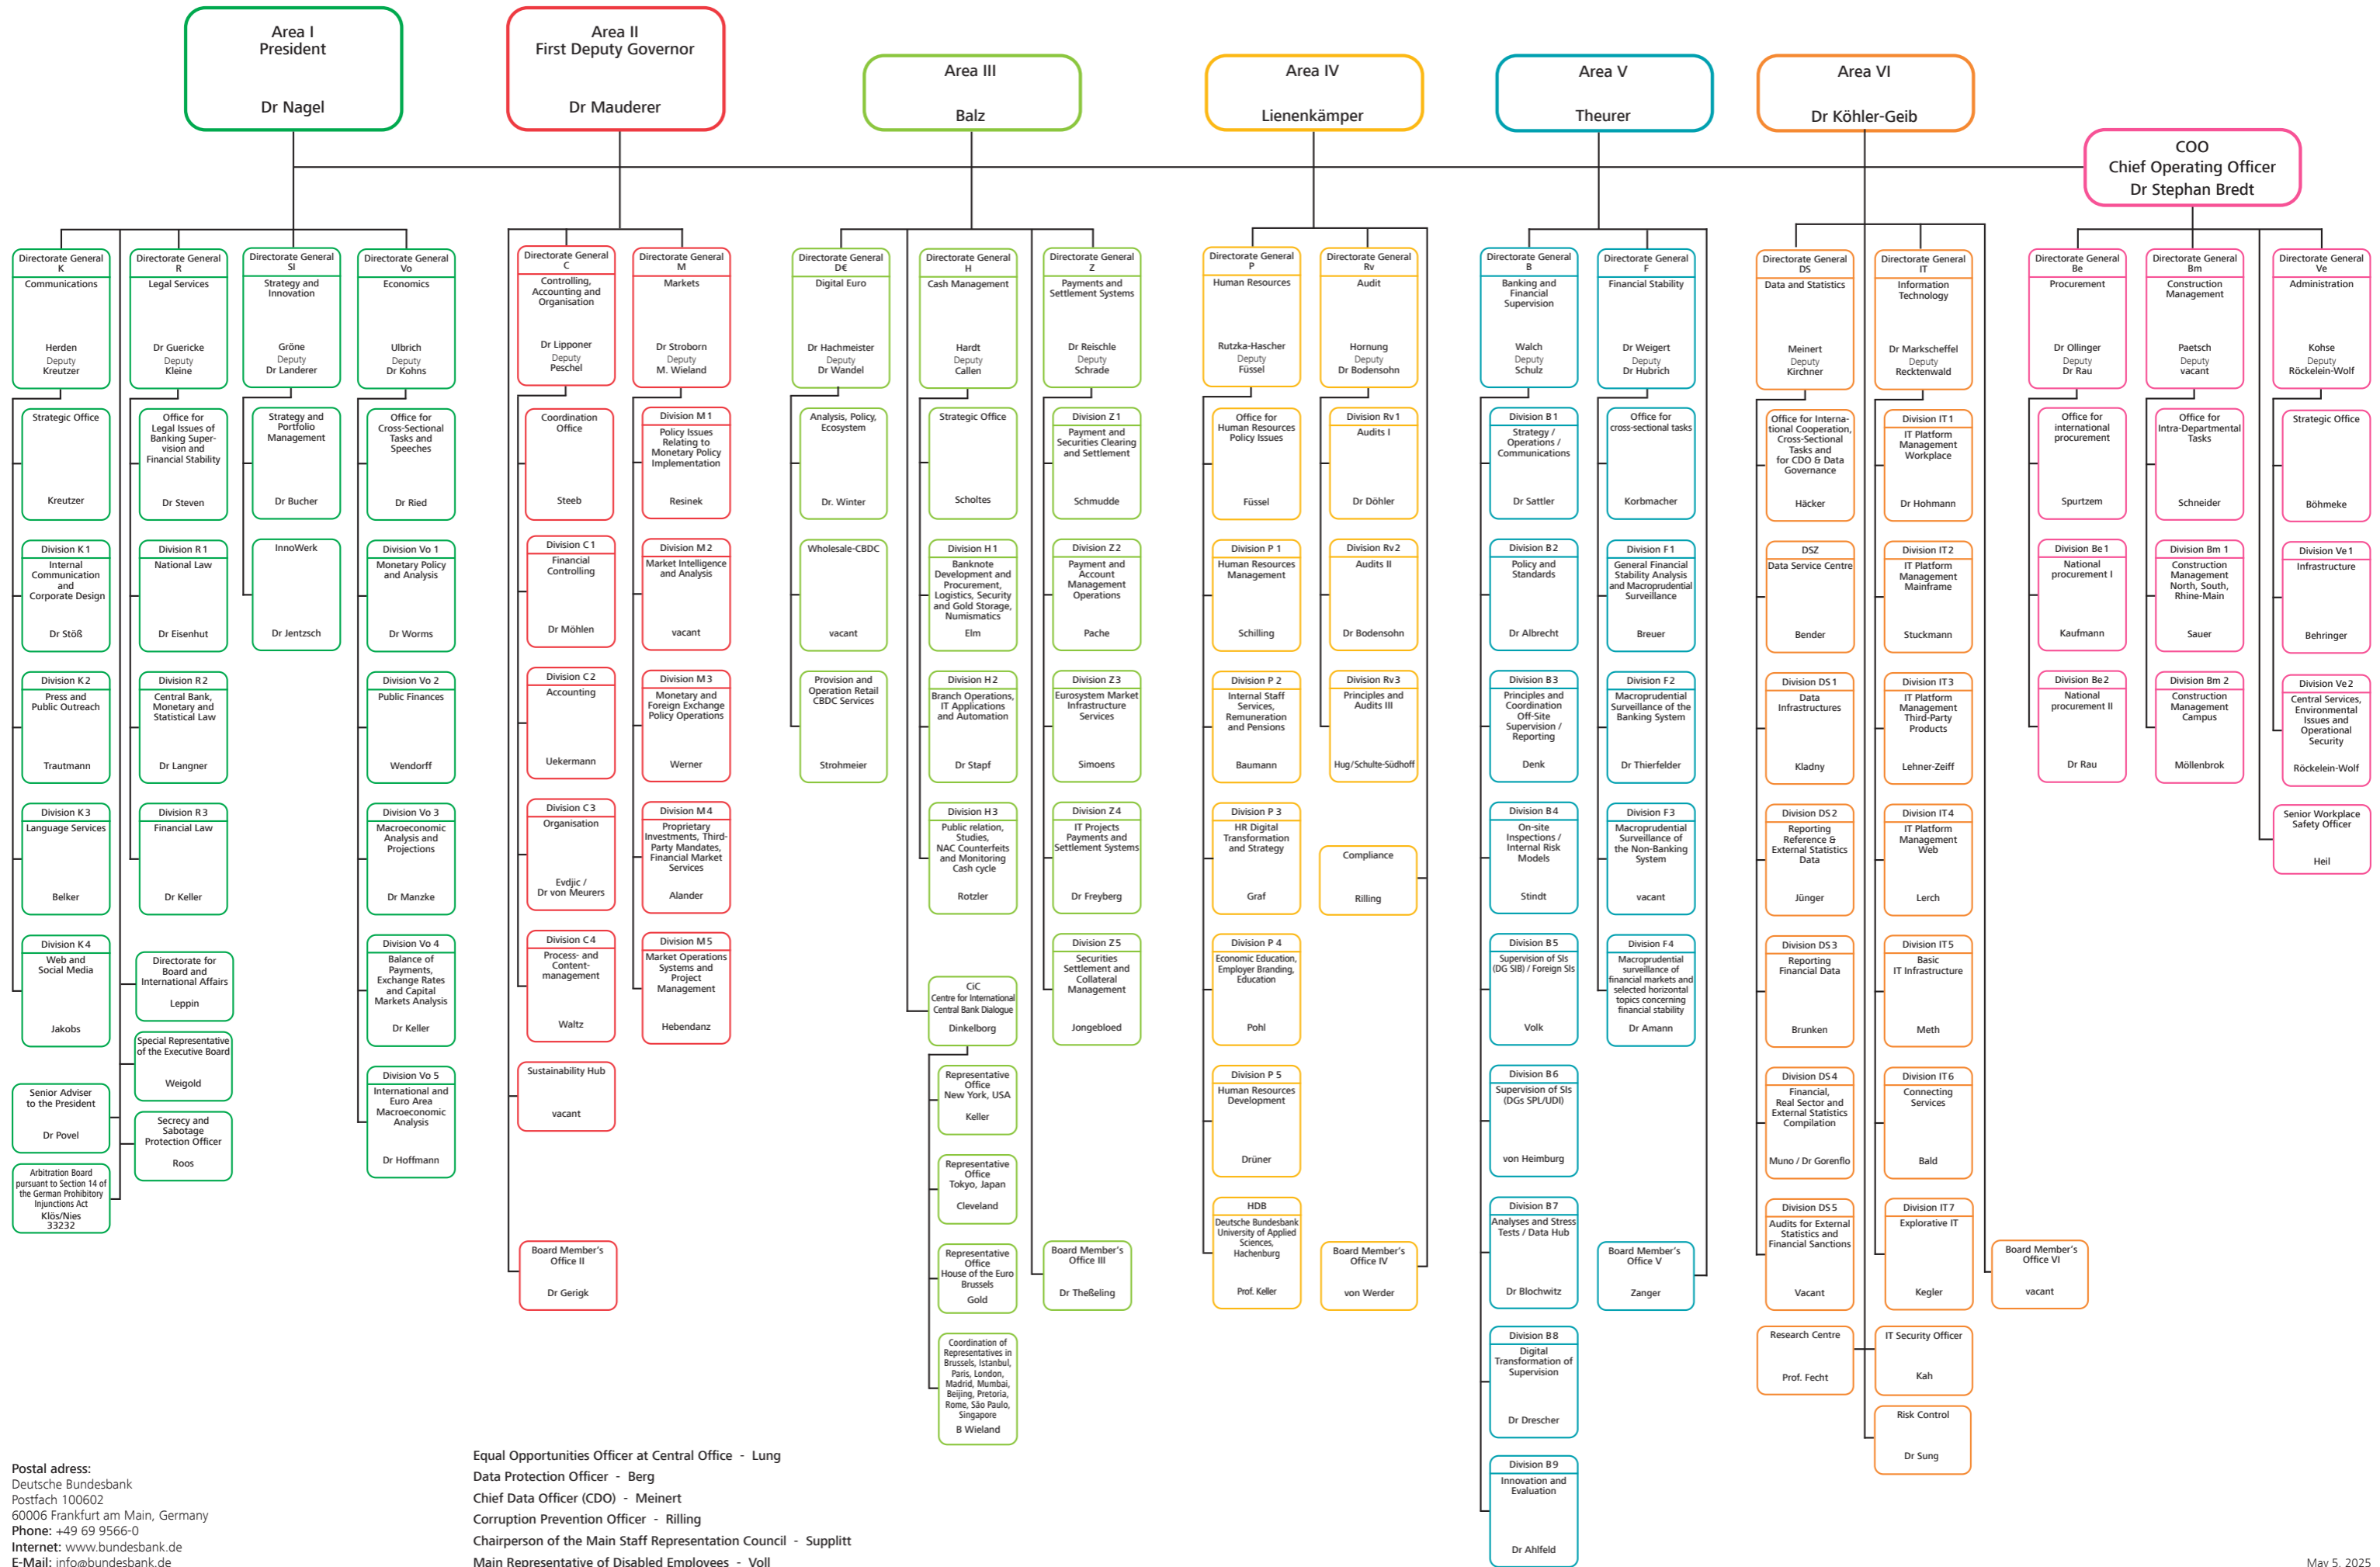

Central Office of the Deutsche Bundesbank – Organisation Chart

Postal address:
Deutsche Bundesbank
Postfach 100602
60006 Frankfurt am Main, Germany
Phone: +49 69 9566-0
Internet: www.bundesbank.de
E-Mail: info@bundesbank.de

Equal Opportunities Officer at Central Office - Lung
Data Protection Officer - Berg
Chief Data Officer (CDO) - Meinert
Corruption Prevention Officer - Rilling
Chairperson of the Main Staff Representation Council - Supplitt
Main Representative of Disabled Employees - Voll