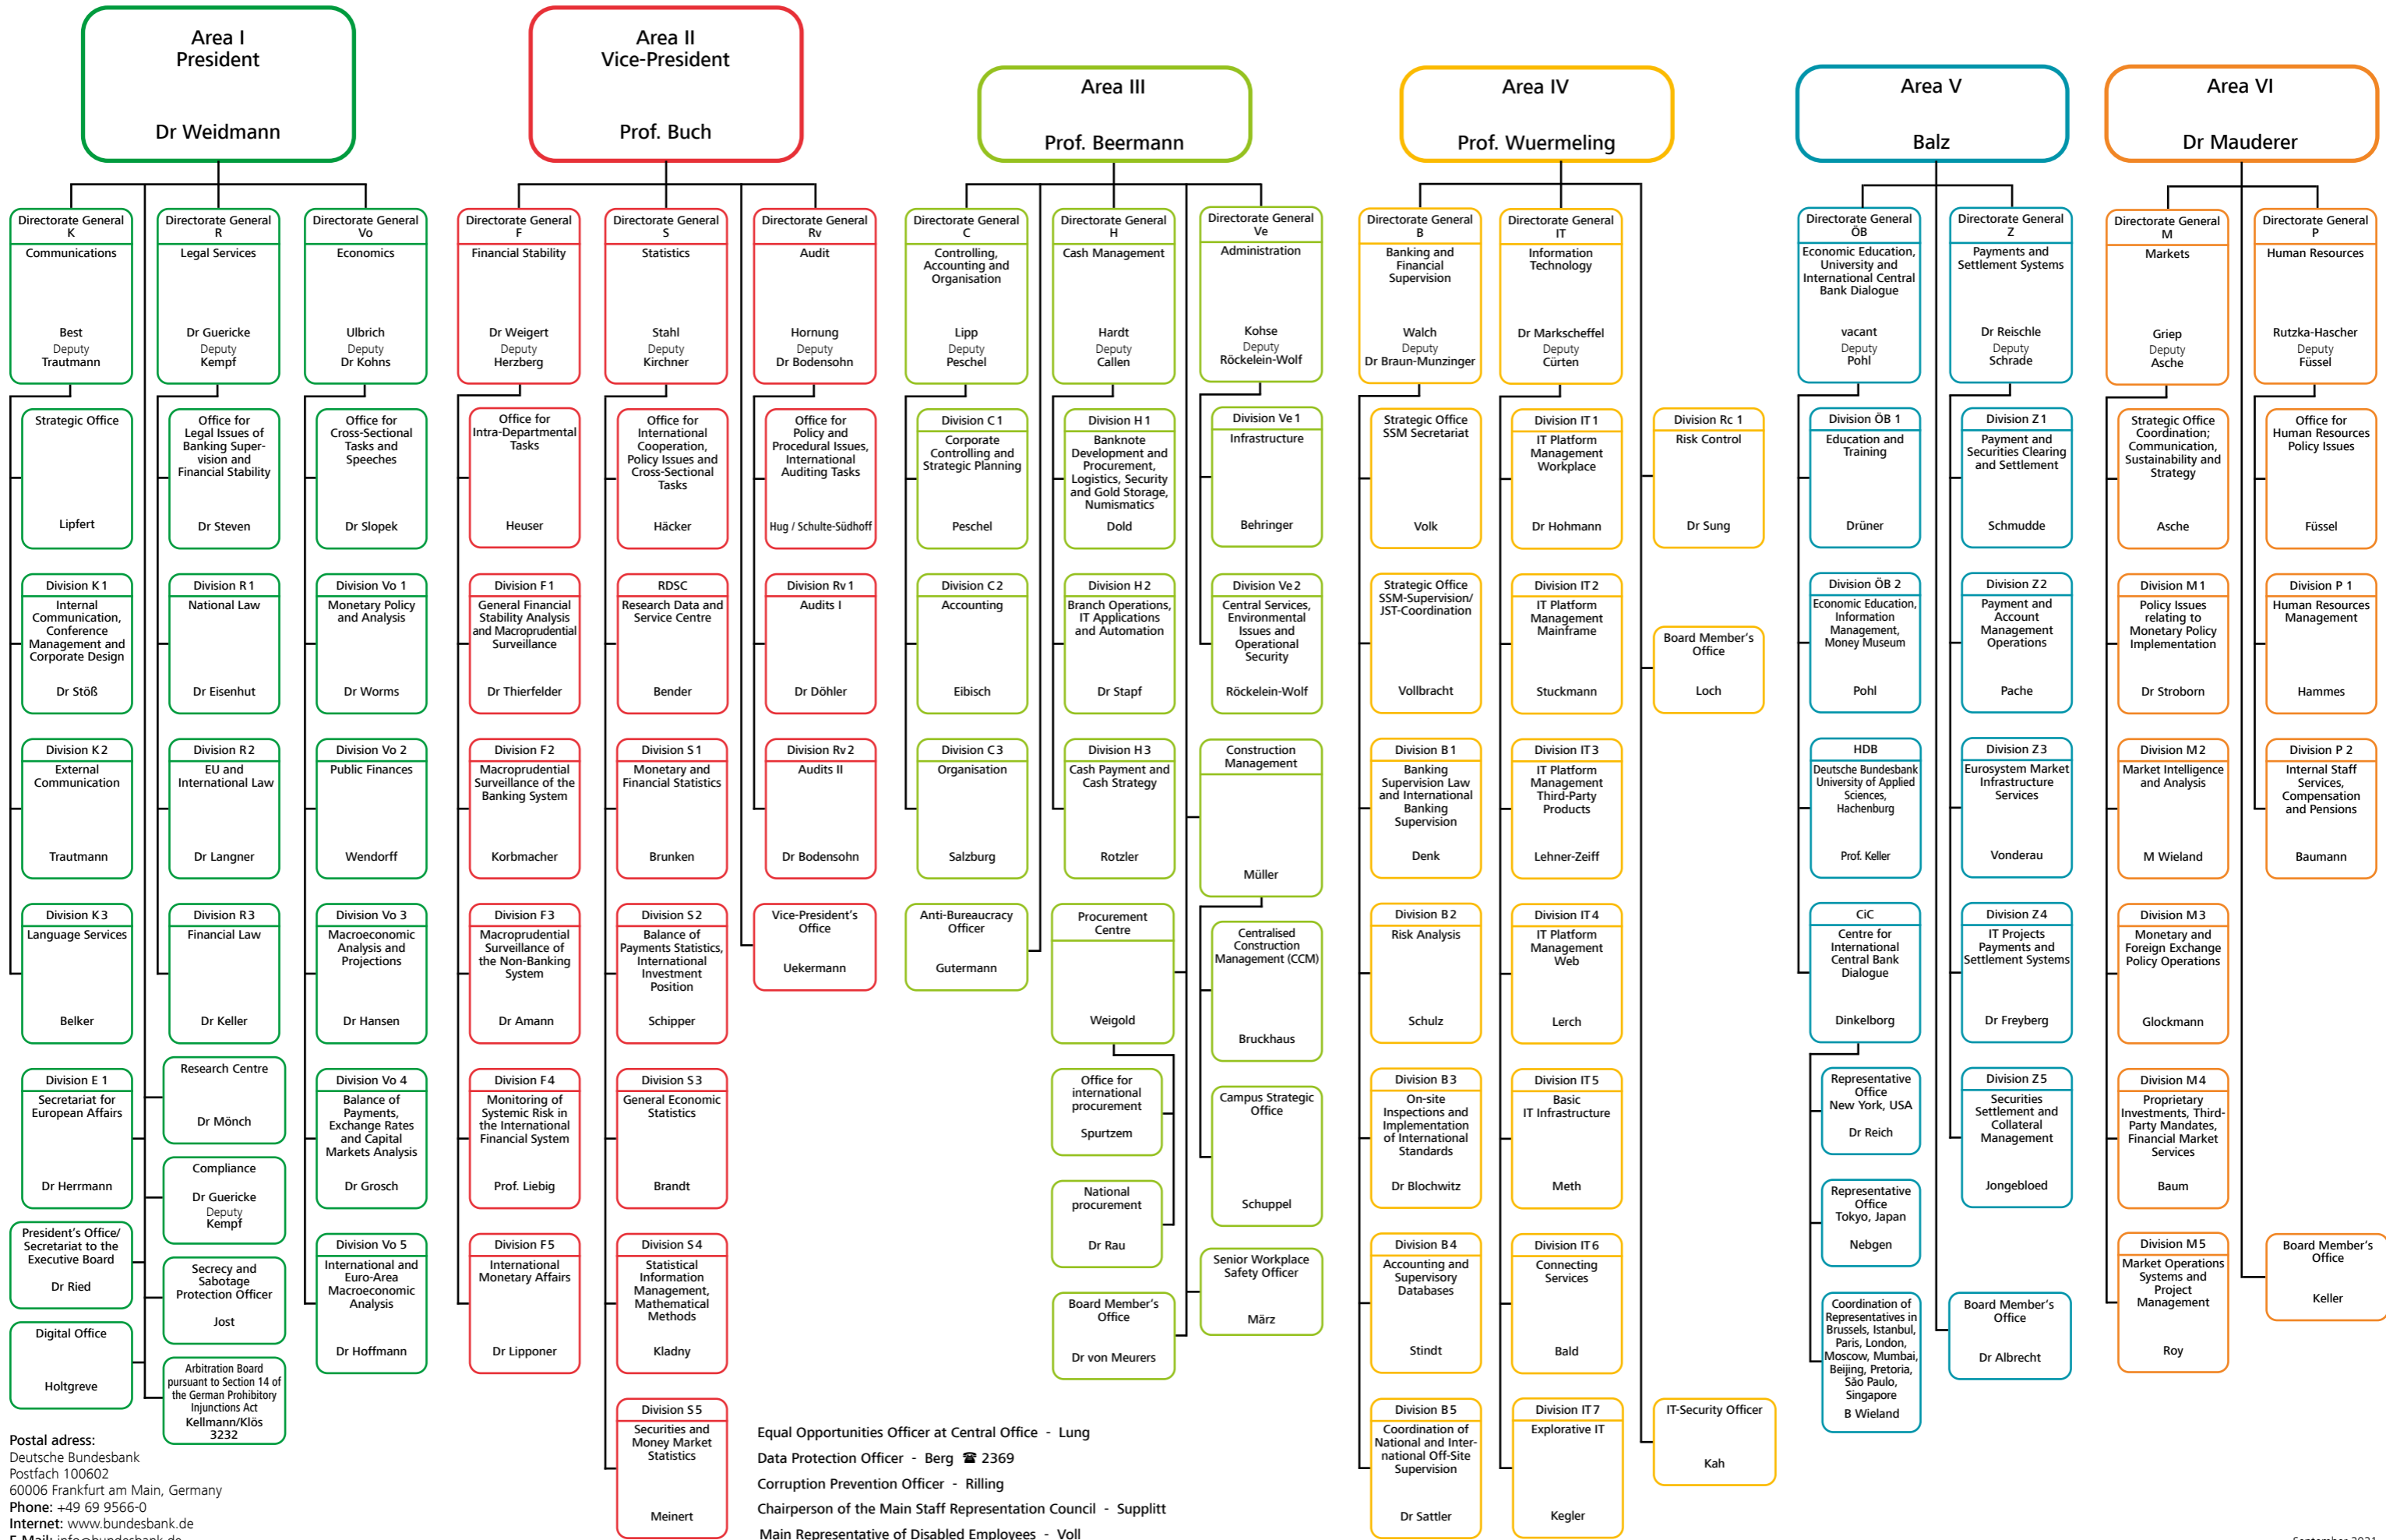

Central Office of the Deutsche Bundesbank – Organisation Chart

Postal address:
Deutsche Bundesbank
Postfach 100602
60006 Frankfurt am Main, Germany
Phone: +49 69 9566-0
Internet: www.bundesbank.de
E-Mail: info@bundesbank.de

Equal Opportunities Officer at Central Office - Lung
Data Protection Officer - Berg ☎ 2369
Corruption Prevention Officer - Rilling
Chairperson of the Main Staff Representation Council - Supplitt
Main Representative of Disabled Employees - Voll