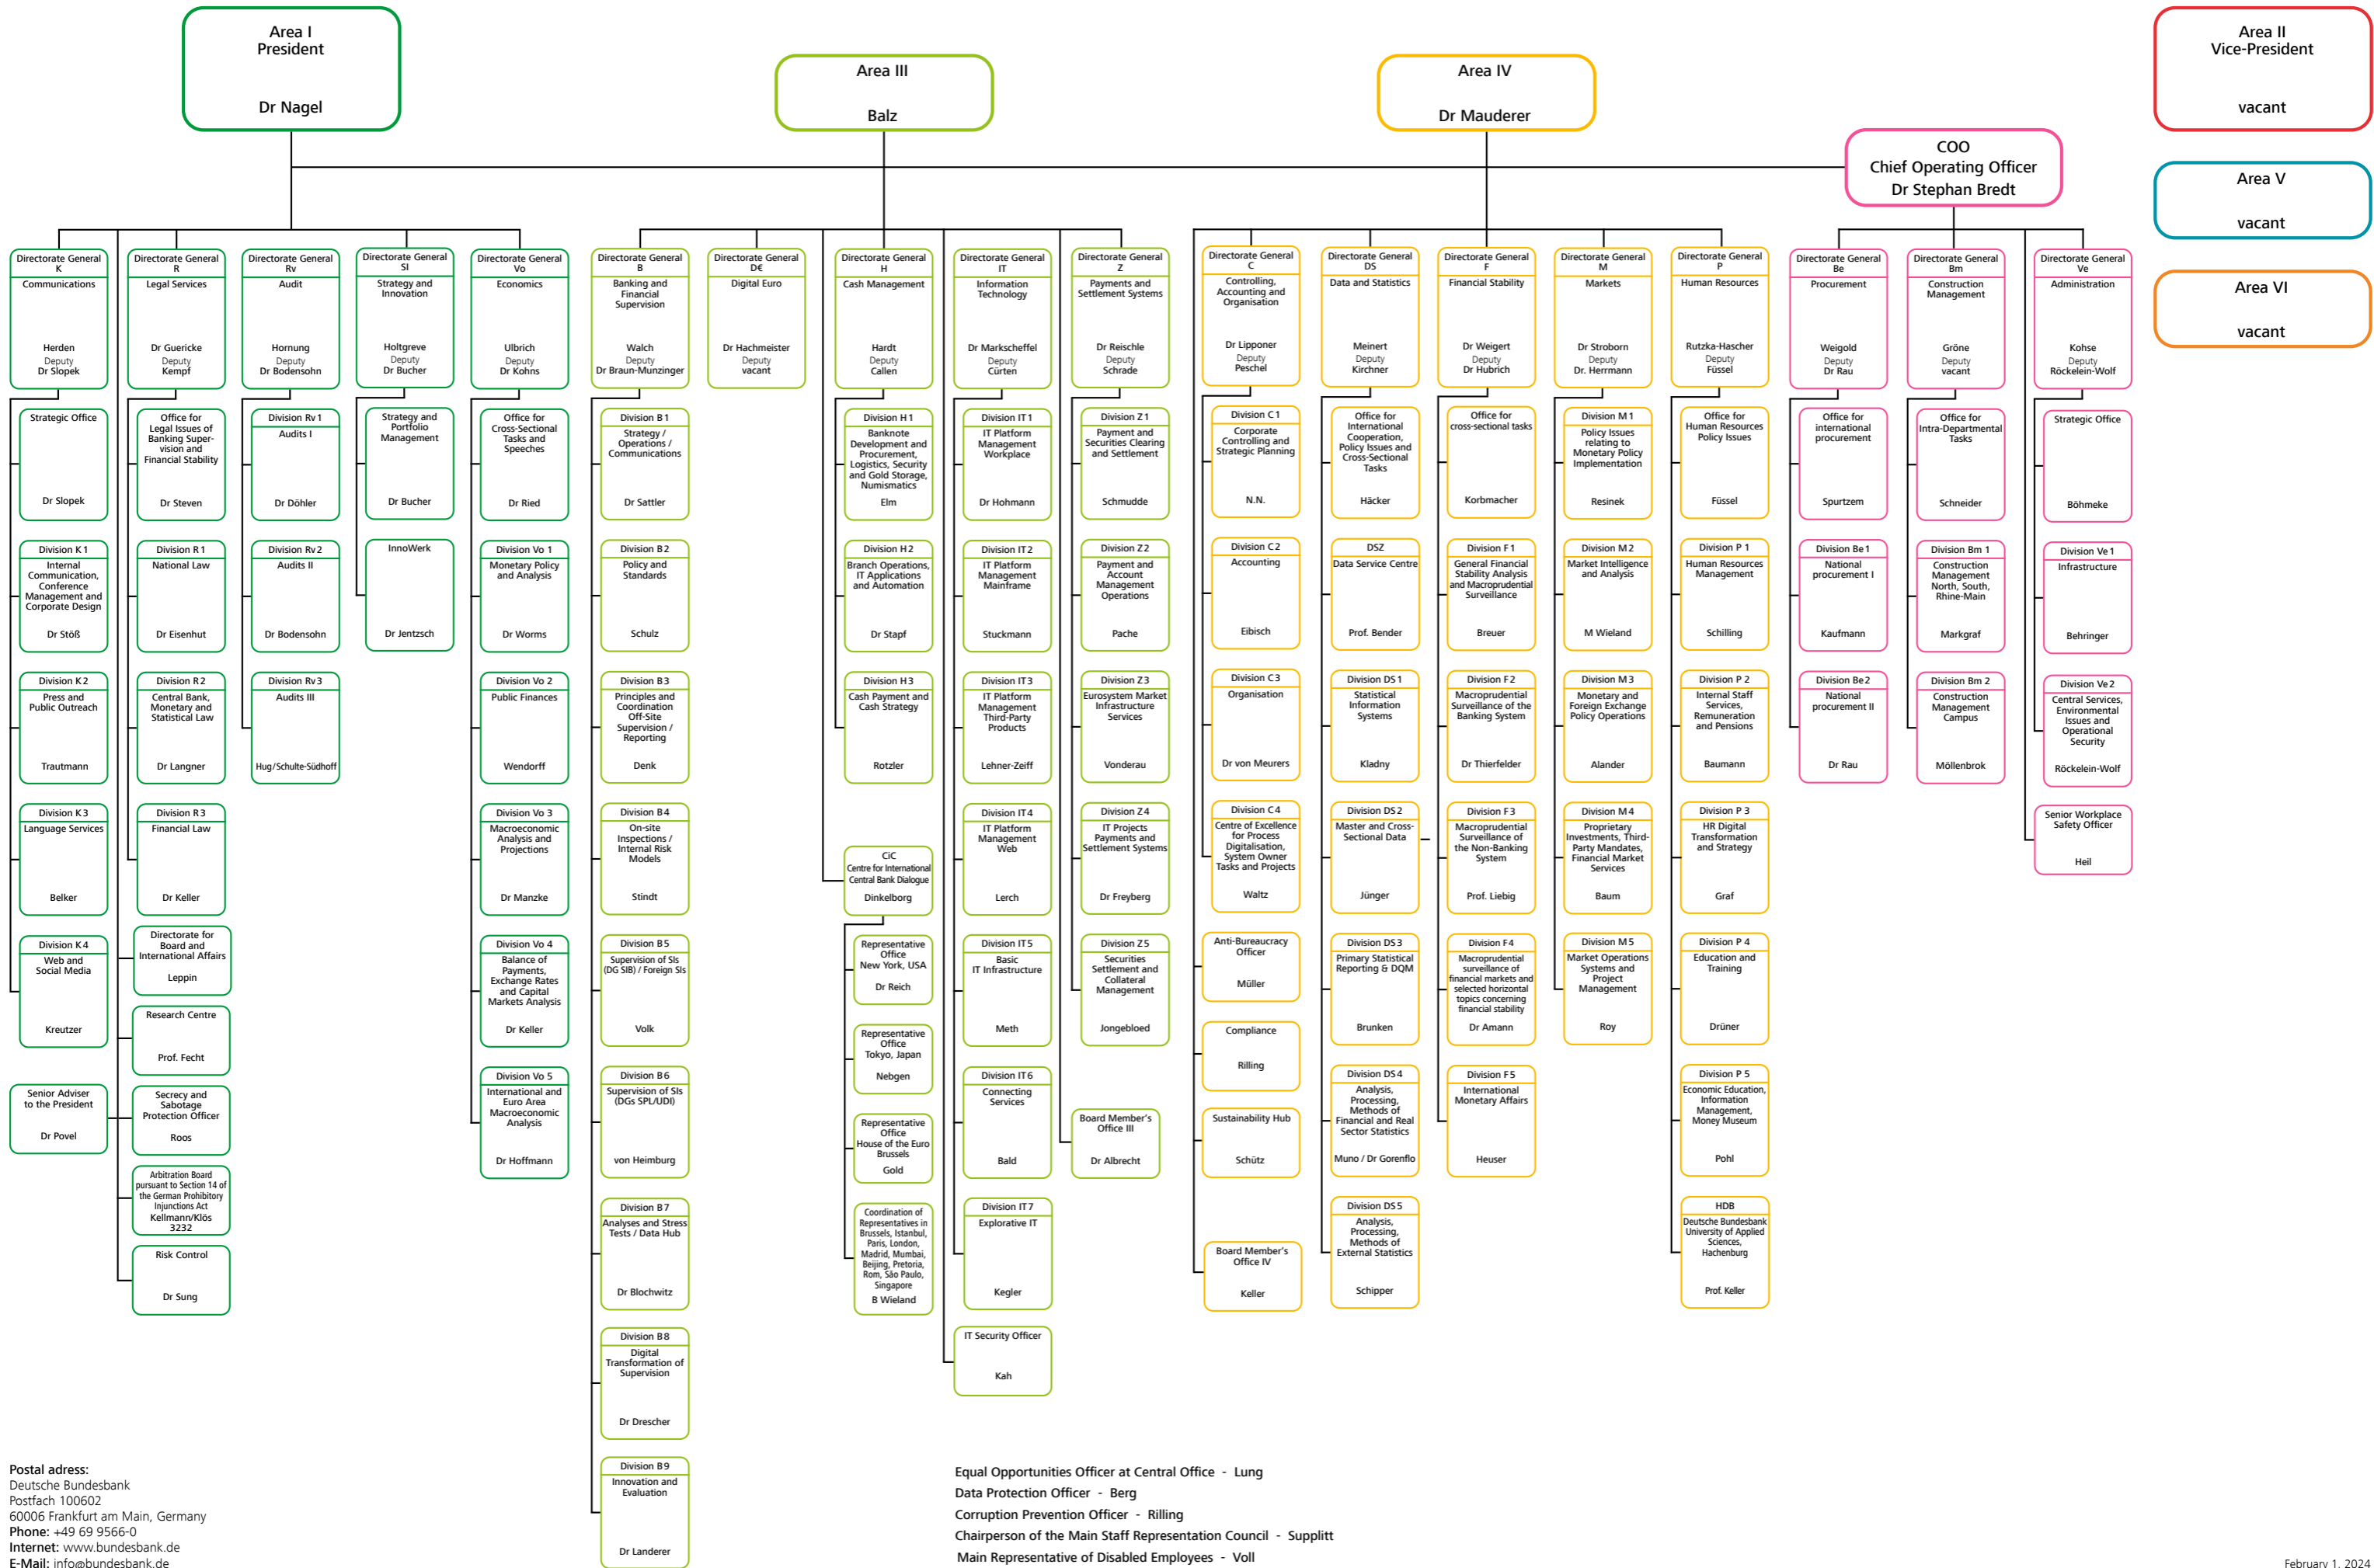

Organisation Chart Central Office

February 1, 2024

Members of the Executive Board

Dr Joachim Nagel
President of the Deutsche Bundesbank

Burkhard Balz

Dr Sabine Mauderer

Central Office of the Deutsche Bundesbank – Organisation Chart

Postal address:
 Deutsche Bundesbank
 Postfach 100602
 60006 Frankfurt am Main, Germany
 Phone: +49 69 9566-0
 Internet: www.bundesbank.de
 E-Mail: info@bundesbank.de

Equal Opportunities Officer at Central Office - Lung
 Data Protection Officer - Berg
 Corruption Prevention Officer - Rilling
 Chairperson of the Main Staff Representation Council - Supplitt
 Main Representative of Disabled Employees - Voll