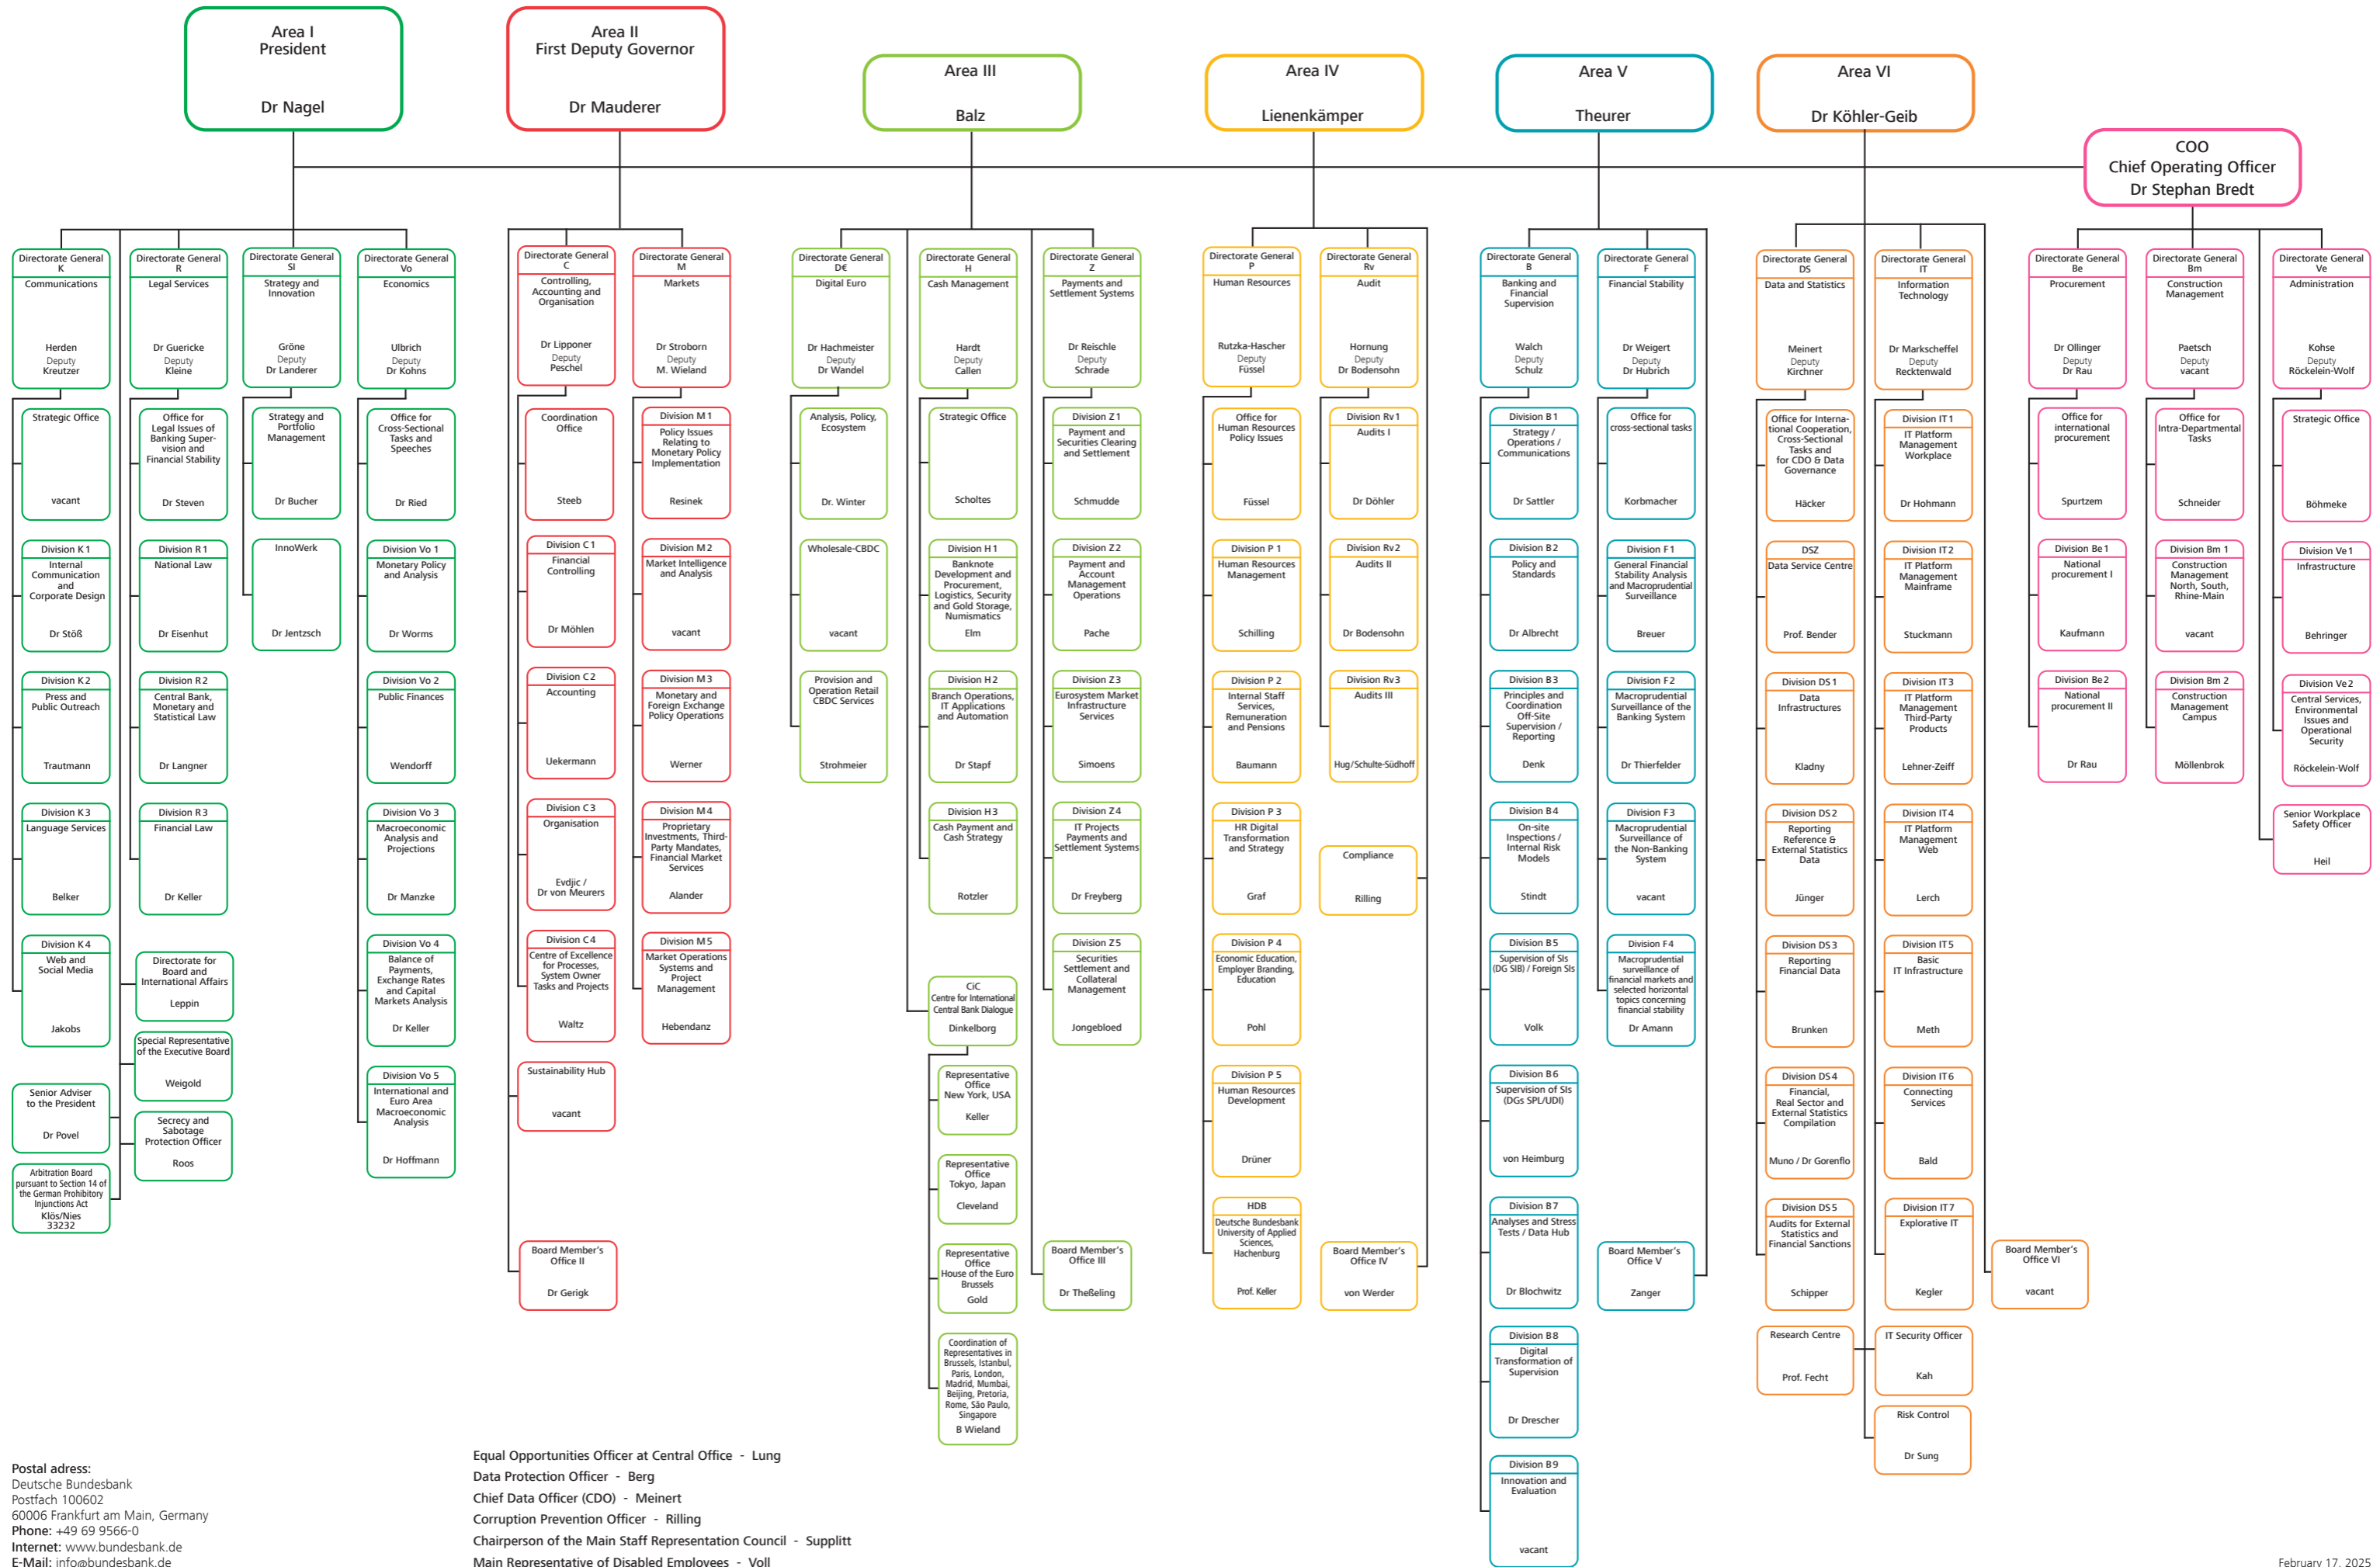

Central Office of the Deutsche Bundesbank – Organisation Chart

Postal address:
Deutsche Bundesbank
Postfach 100602
60006 Frankfurt am Main, Germany
Phone: +49 69 9566-0
Internet: www.bundesbank.de
E-Mail: info@bundesbank.de

Equal Opportunities Officer at Central Office - Lung
Data Protection Officer - Berg
Chief Data Officer (CDO) - Meinert
Corruption Prevention Officer - Rilling
Chairperson of the Main Staff Representation Council - Supplitt
Main Representative of Disabled Employees - Voll