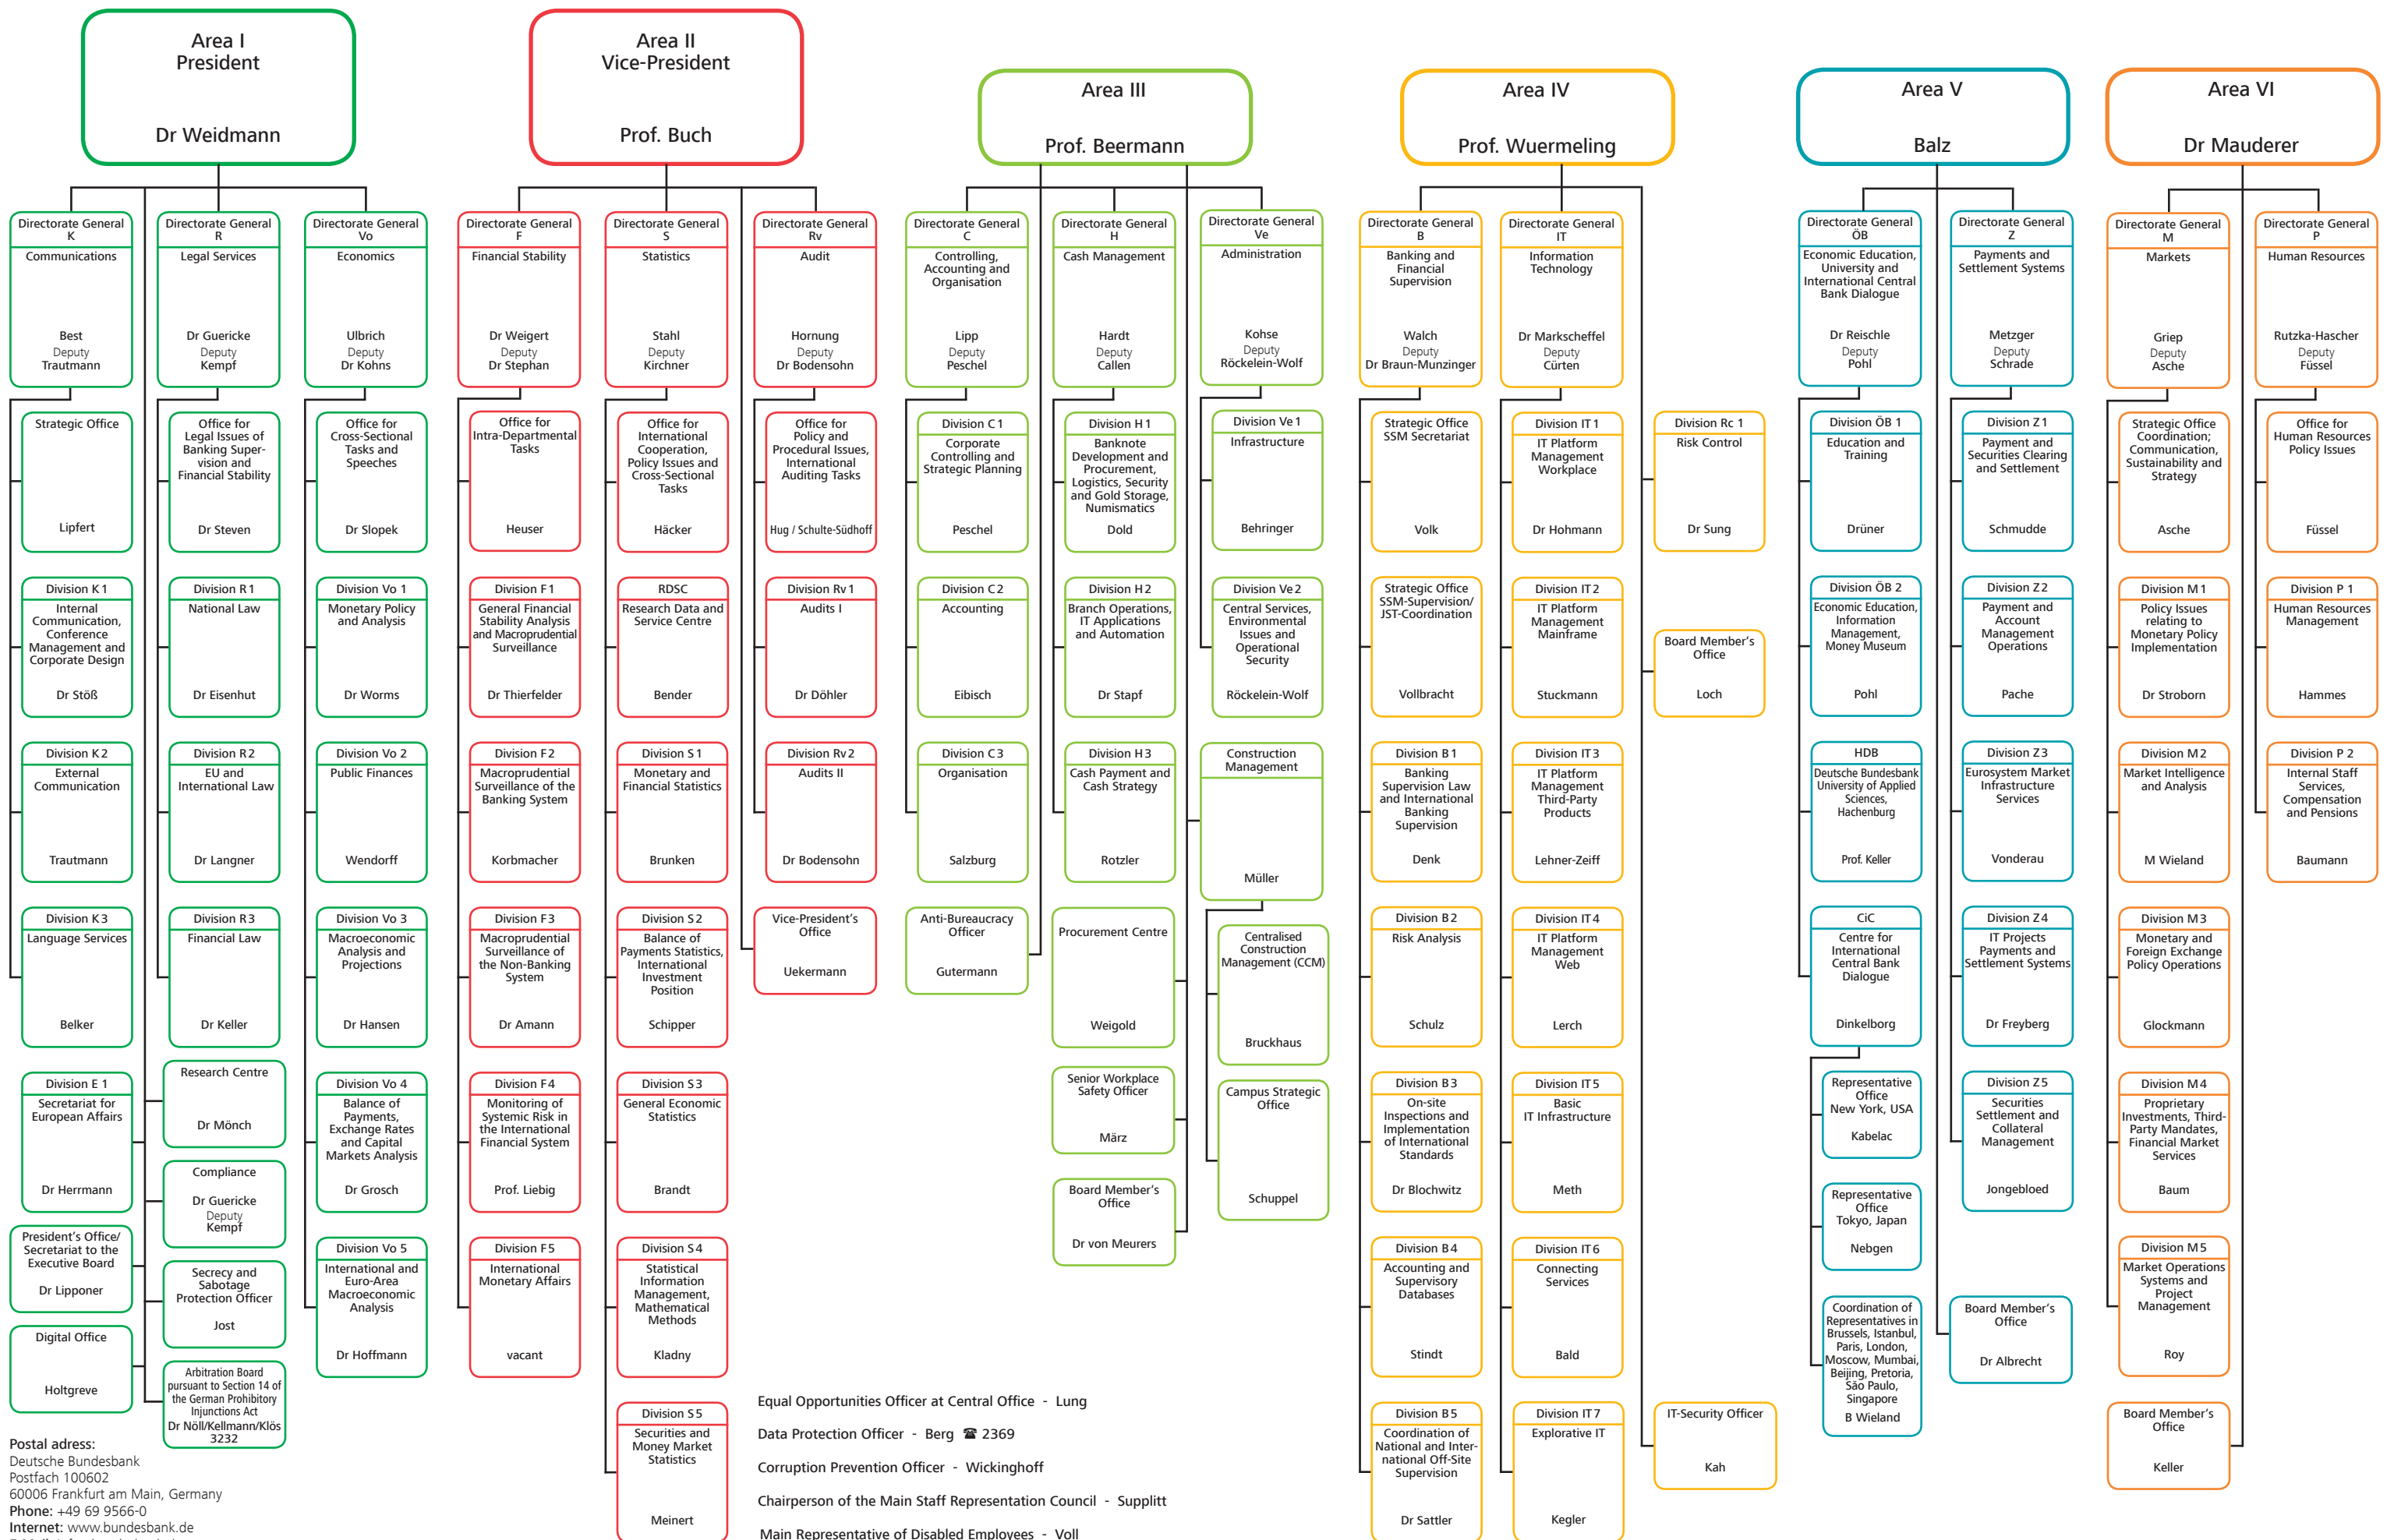

Central Office of the Deutsche Bundesbank – Organisation Chart

Postal address:
Deutsche Bundesbank
Postfach 100602
60006 Frankfurt am Main, Germany
Phone: +49 69 9566-0
Internet: www.bundesbank.de
E-Mail: info@bundesbank.de

Equal Opportunities Officer at Central Office - Lung
Data Protection Officer - Berg ☎ 2369
Corruption Prevention Officer - Wickinghoff
Chairperson of the Main Staff Representation Council - Supplitt
Main Representative of Disabled Employees - Voll