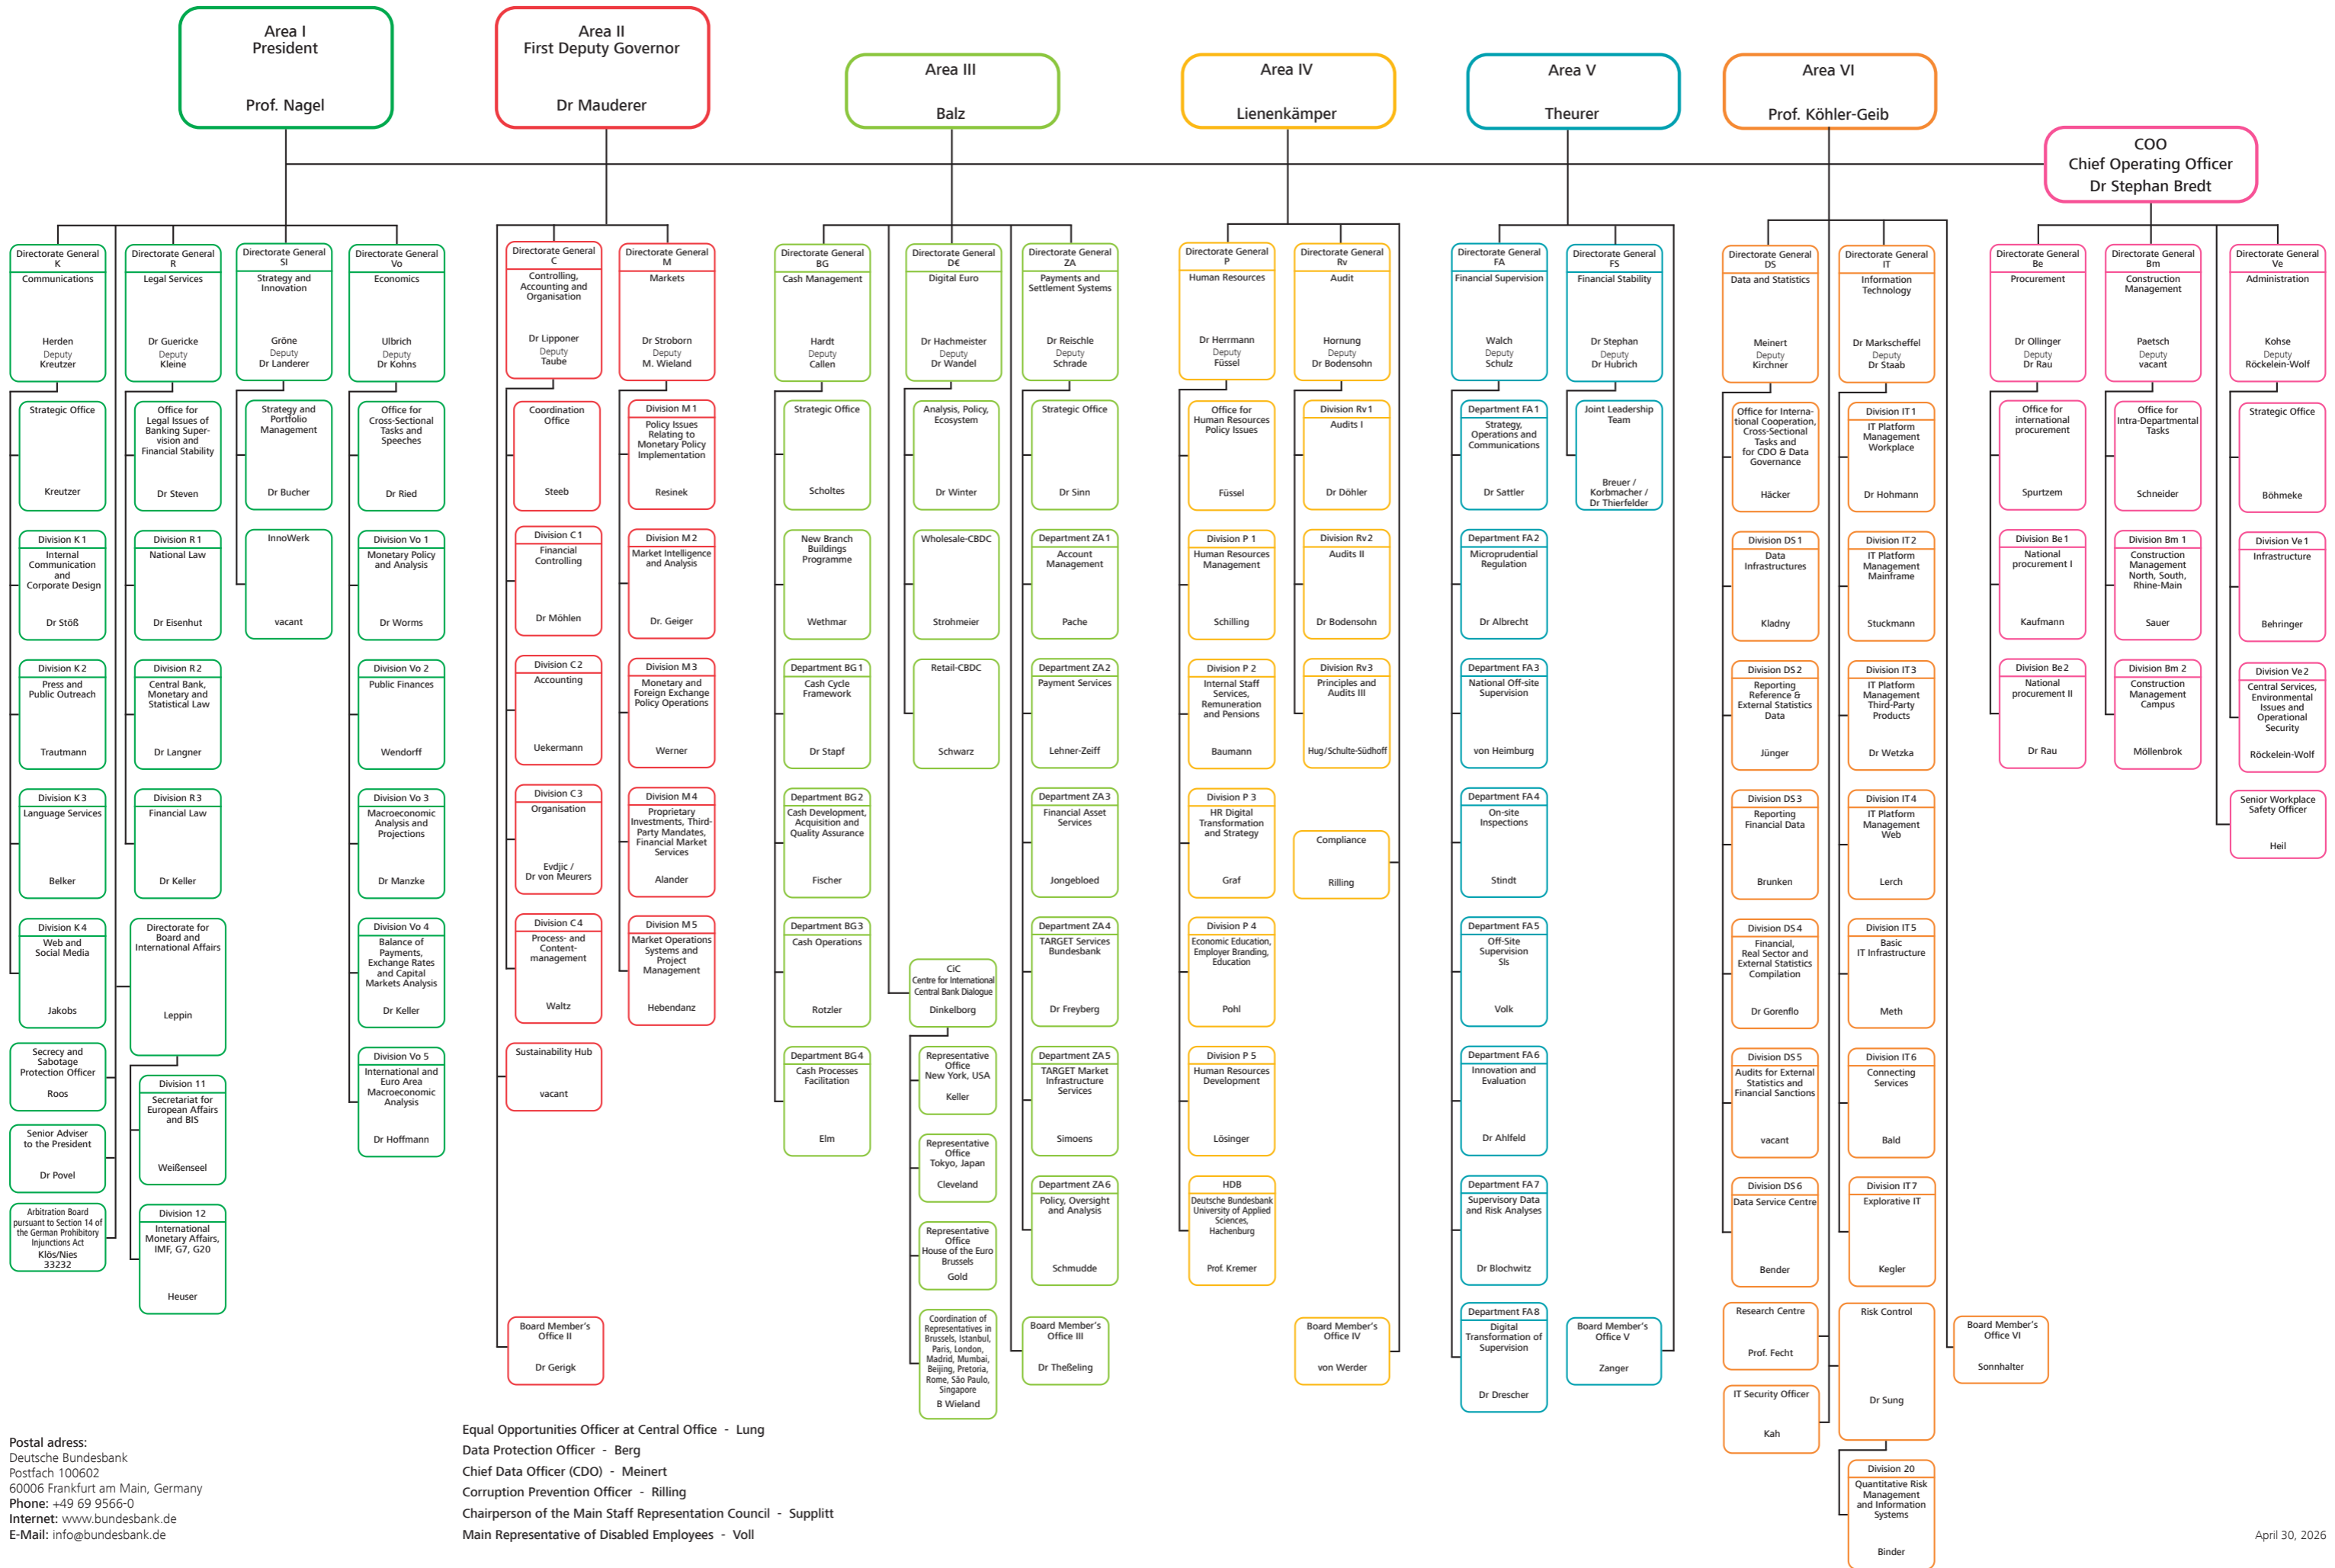

Central Office of the Deutsche Bundesbank – Organisation Chart

Postal address:
Deutsche Bundesbank
Postfach 100602
60006 Frankfurt am Main, Germany
Phone: +49 69 9566-0
Internet: www.bundesbank.de
E-Mail: info@bundesbank.de

Equal Opportunities Officer at Central Office - Lung
Data Protection Officer - Berg
Chief Data Officer (CDO) - Meinert
Corruption Prevention Officer - Rilling
Chairperson of the Main Staff Representation Council - Supplitt
Main Representative of Disabled Employees - Voll