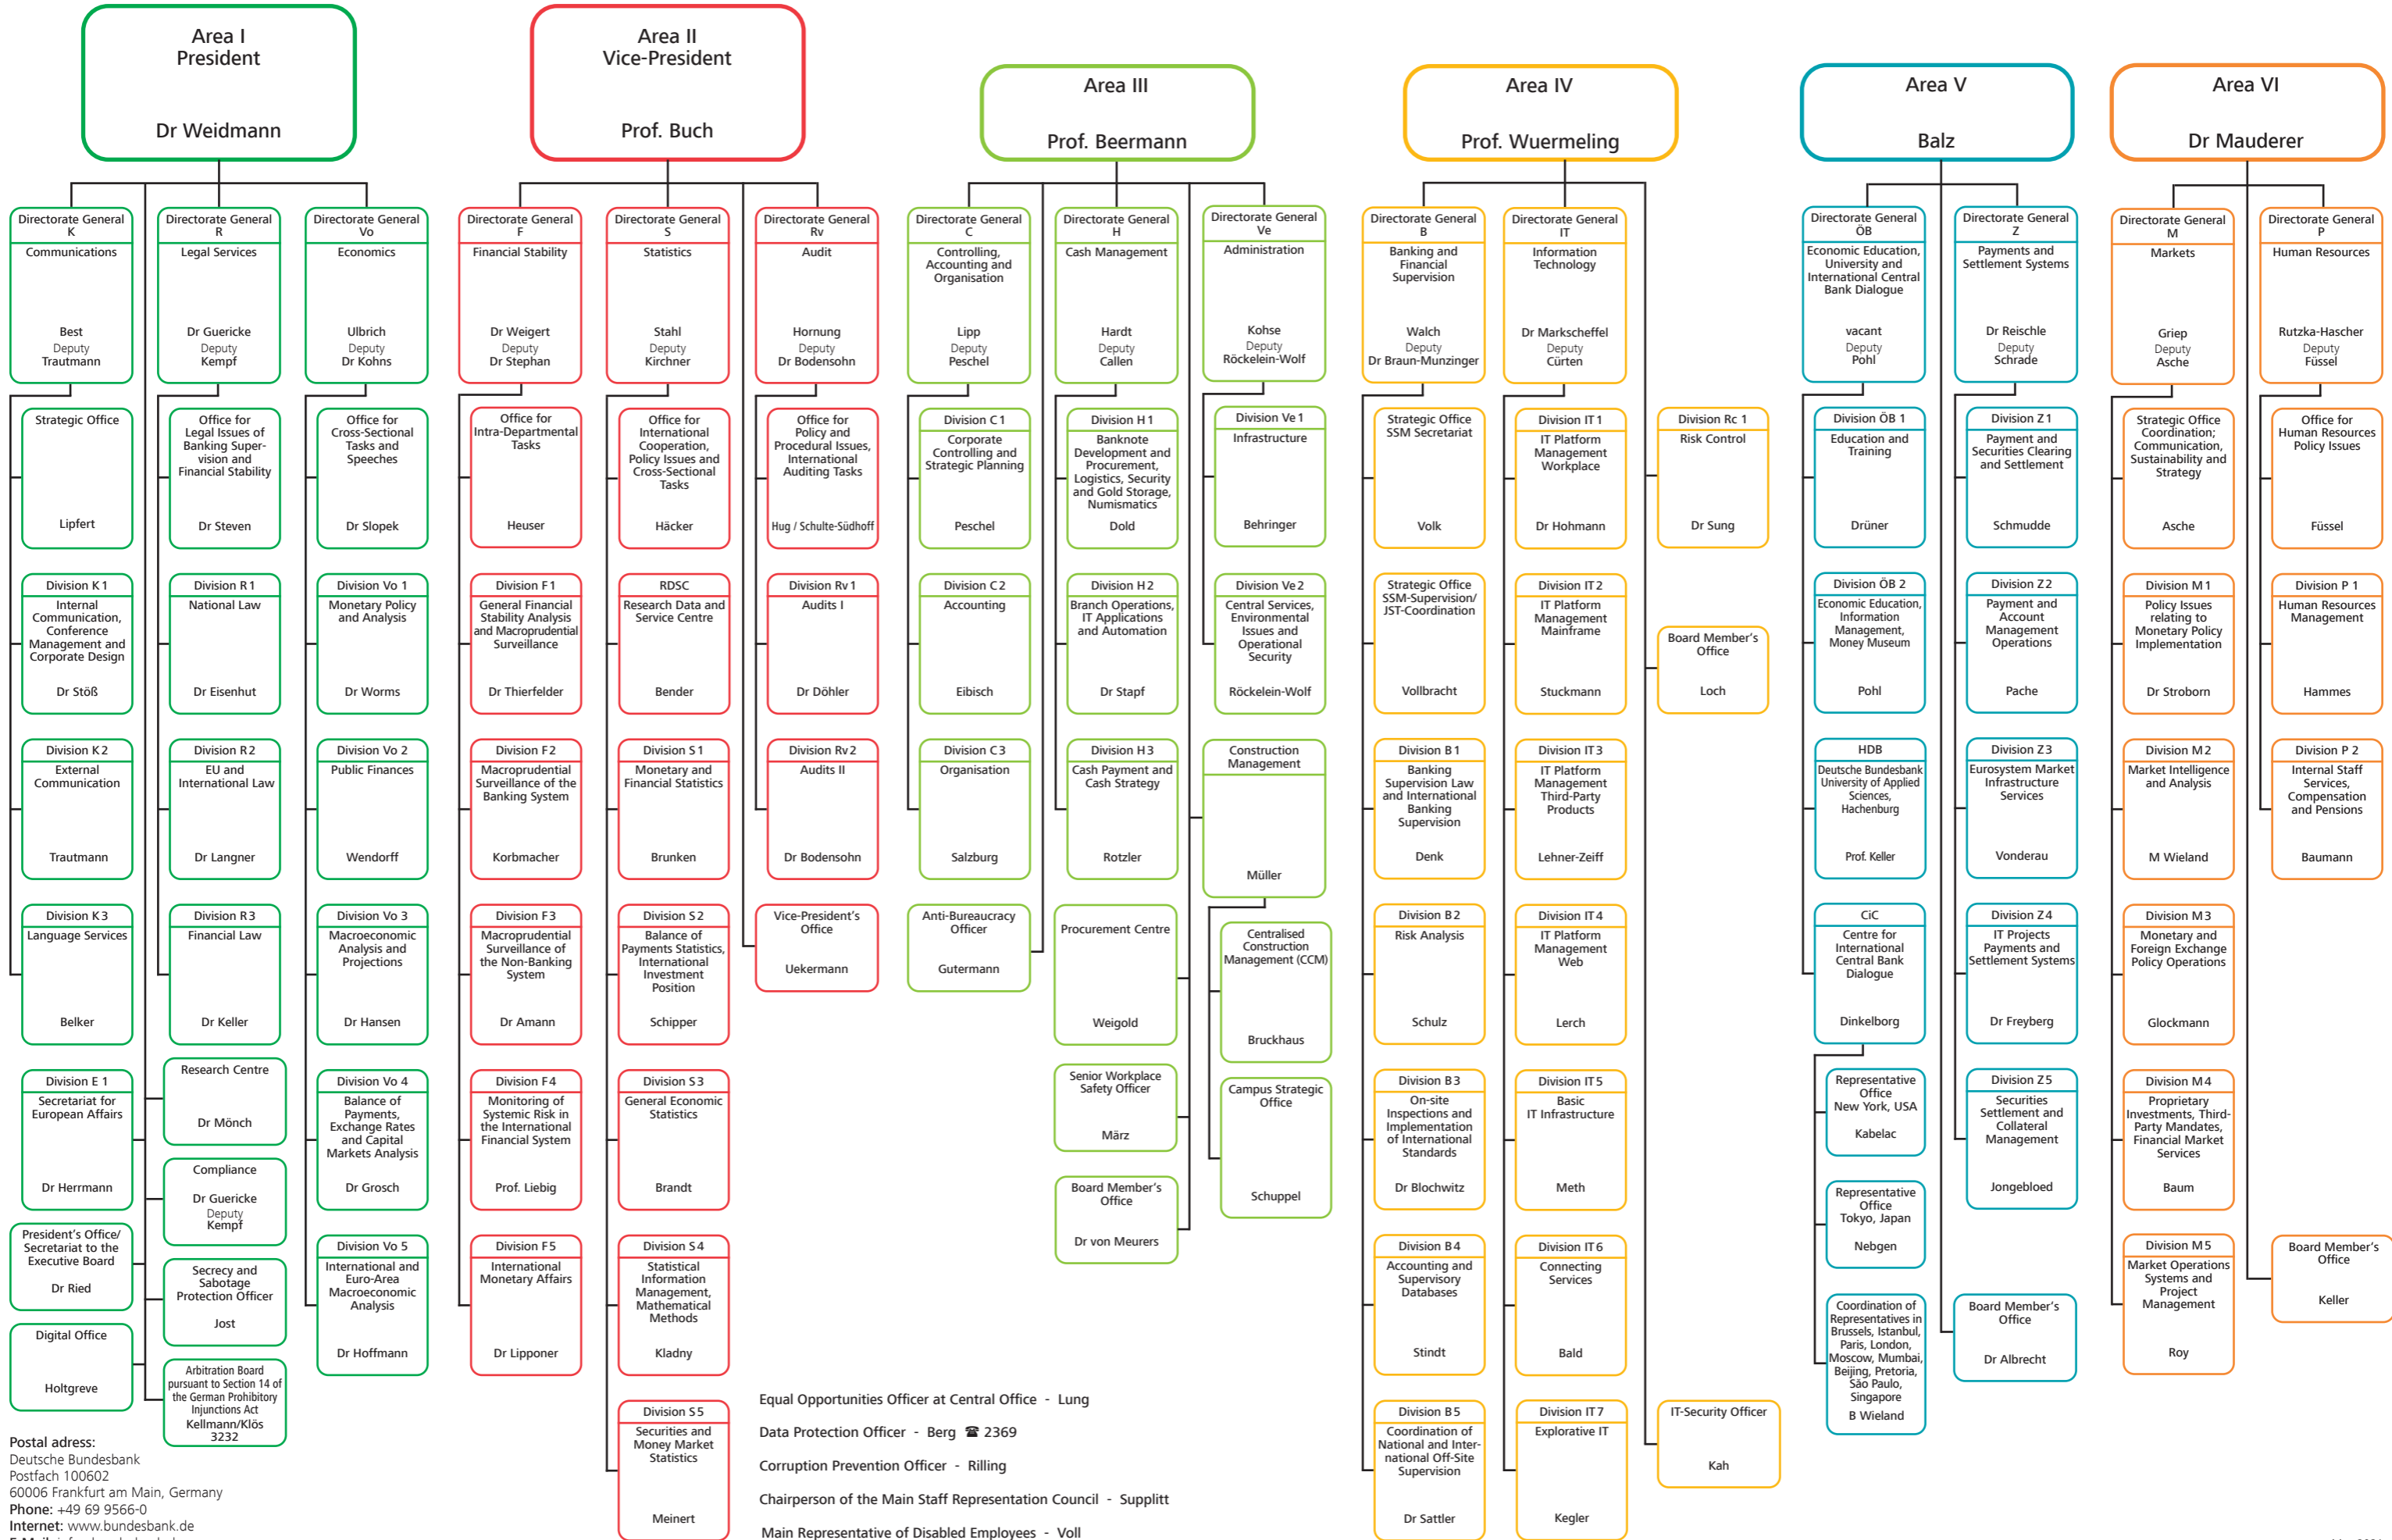

Central Office of the Deutsche Bundesbank – Organisation Chart

Postal address:
Deutsche Bundesbank
Postfach 100602
60006 Frankfurt am Main, Germany
Phone: +49 69 9566-0
Internet: www.bundesbank.de
E-Mail: info@bundesbank.de

Equal Opportunities Officer at Central Office - Lung
Data Protection Officer - Berg ☎ 2369
Corruption Prevention Officer - Rilling
Chairperson of the Main Staff Representation Council - Supplitt
Main Representative of Disabled Employees - Voll