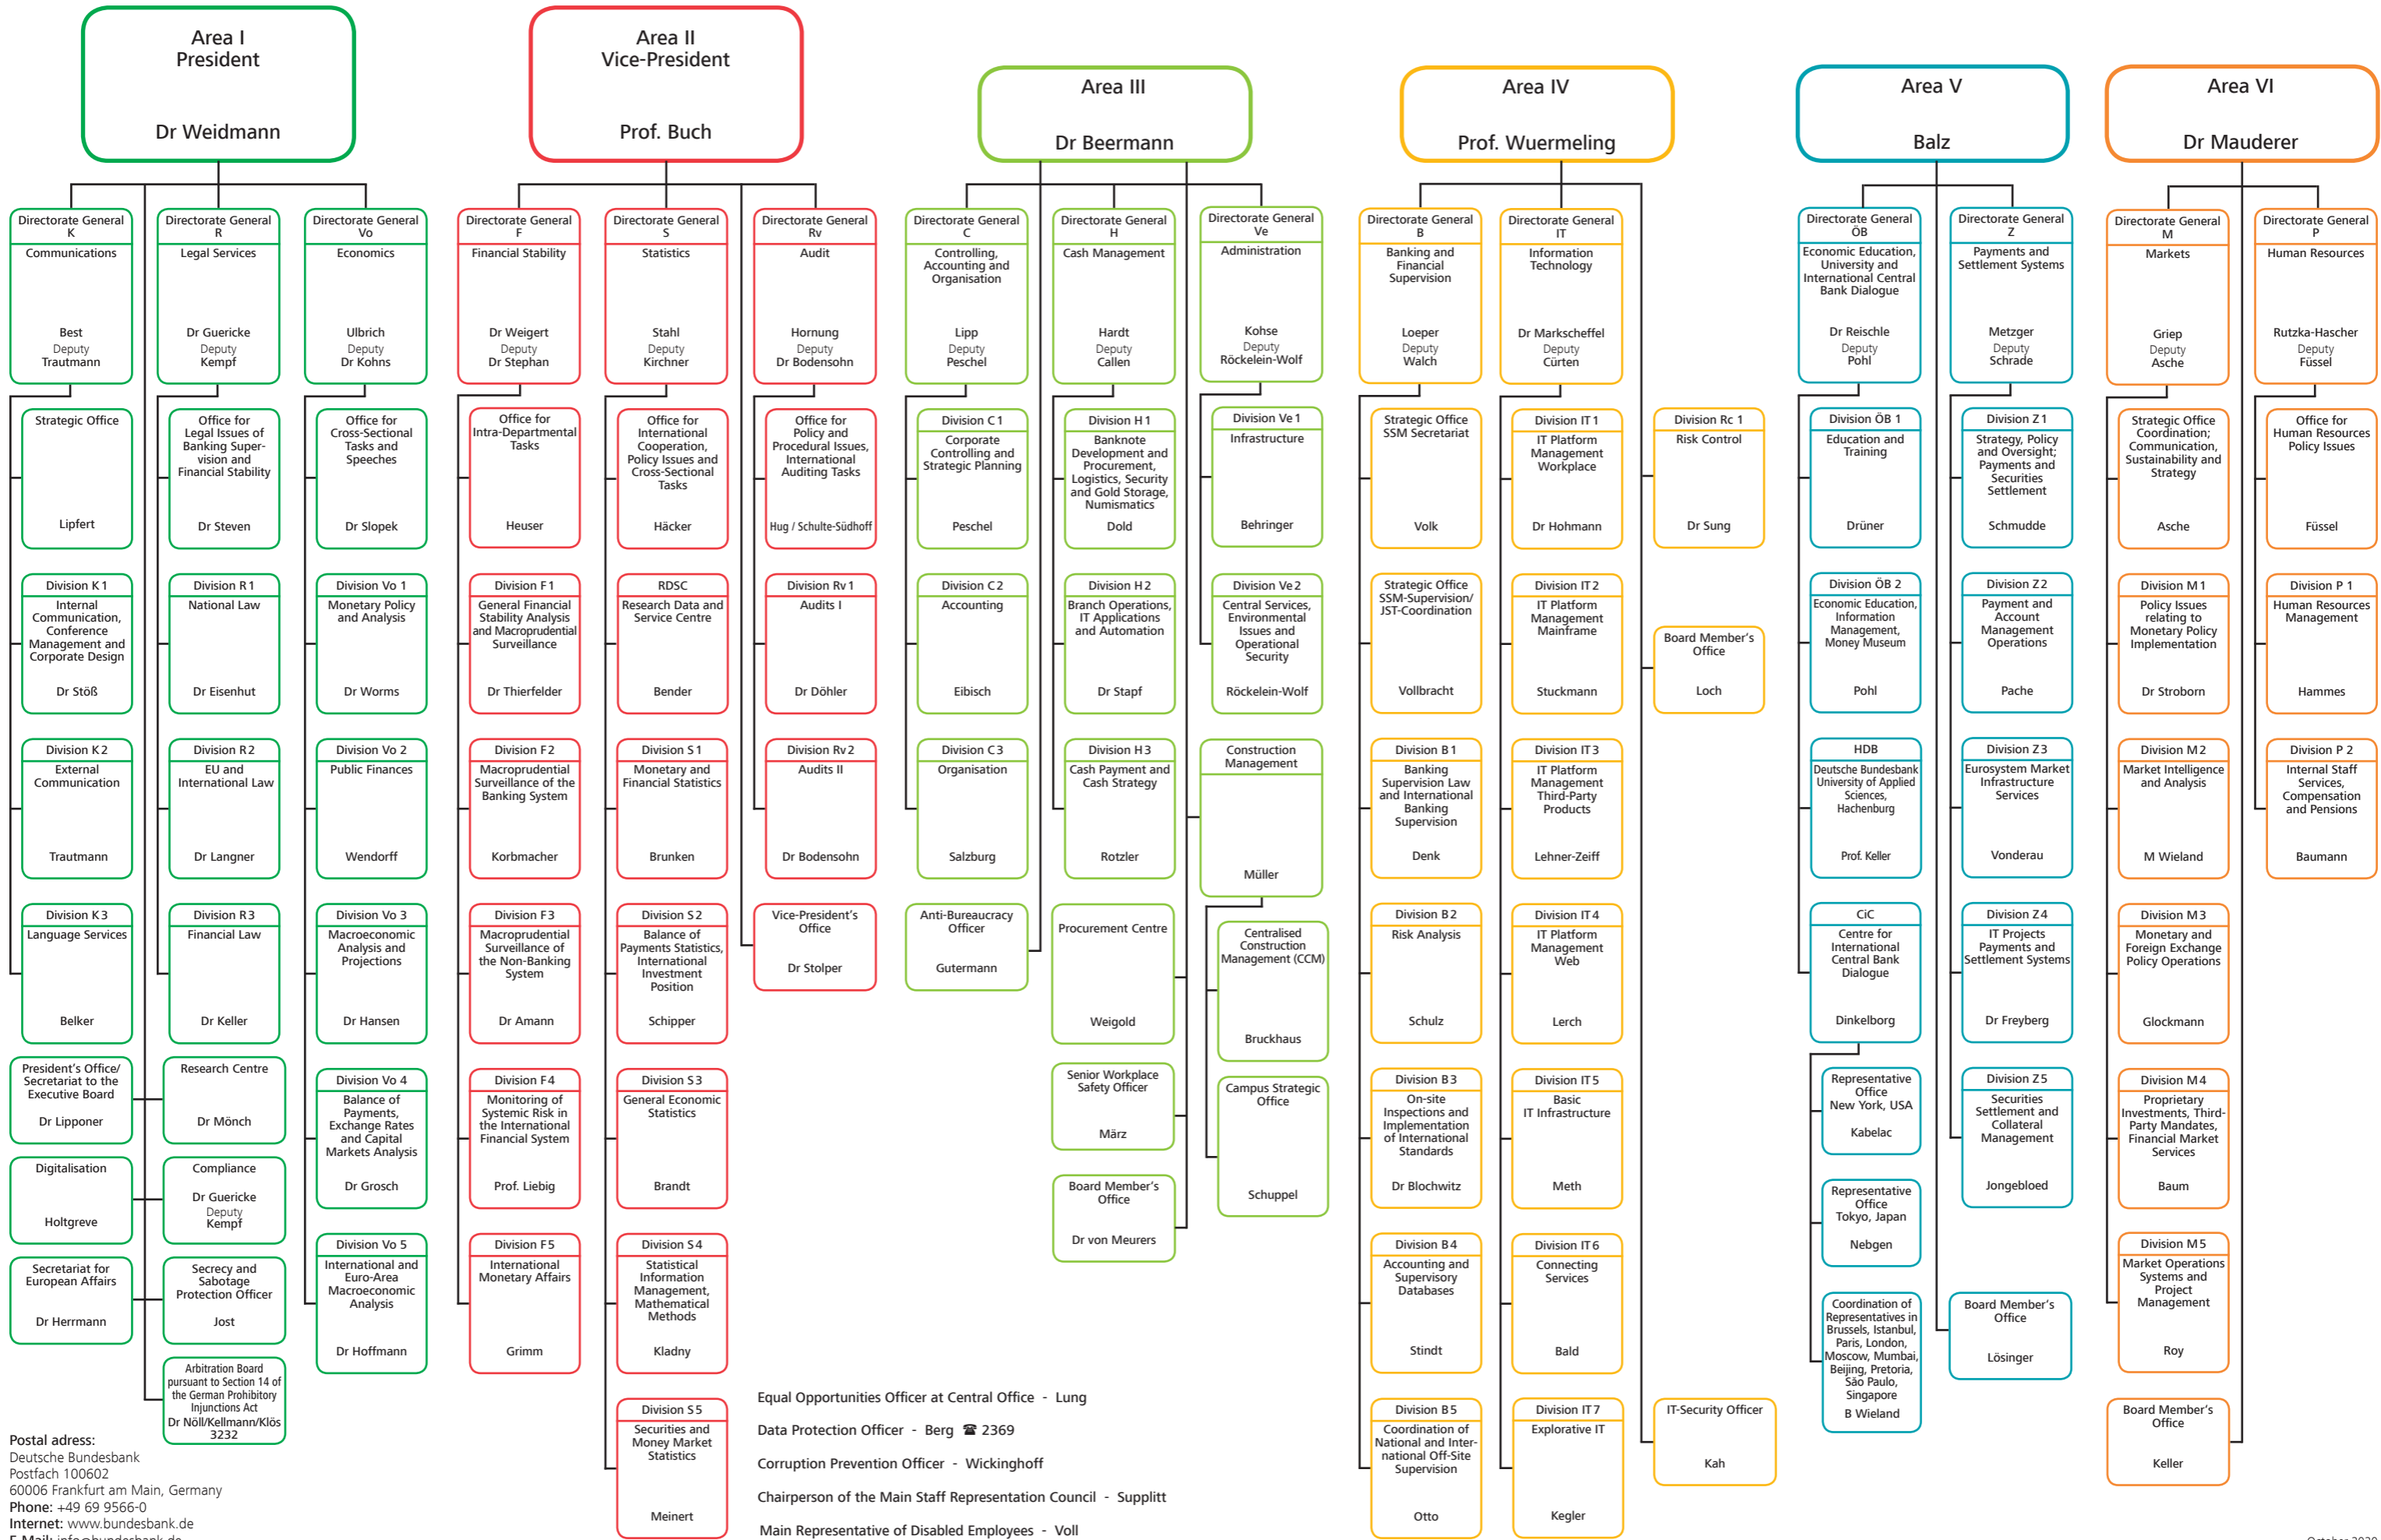

Central Office of the Deutsche Bundesbank – Organisation Chart

Postal address:
Deutsche Bundesbank
Postfach 100602
60006 Frankfurt am Main, Germany
Phone: +49 69 9566-0
Internet: www.bundesbank.de
E-Mail: info@bundesbank.de

Equal Opportunities Officer at Central Office - Lung
Data Protection Officer - Berg ☎ 2369
Corruption Prevention Officer - Wickinghoff
Chairperson of the Main Staff Representation Council - Supplitt
Main Representative of Disabled Employees - Voll