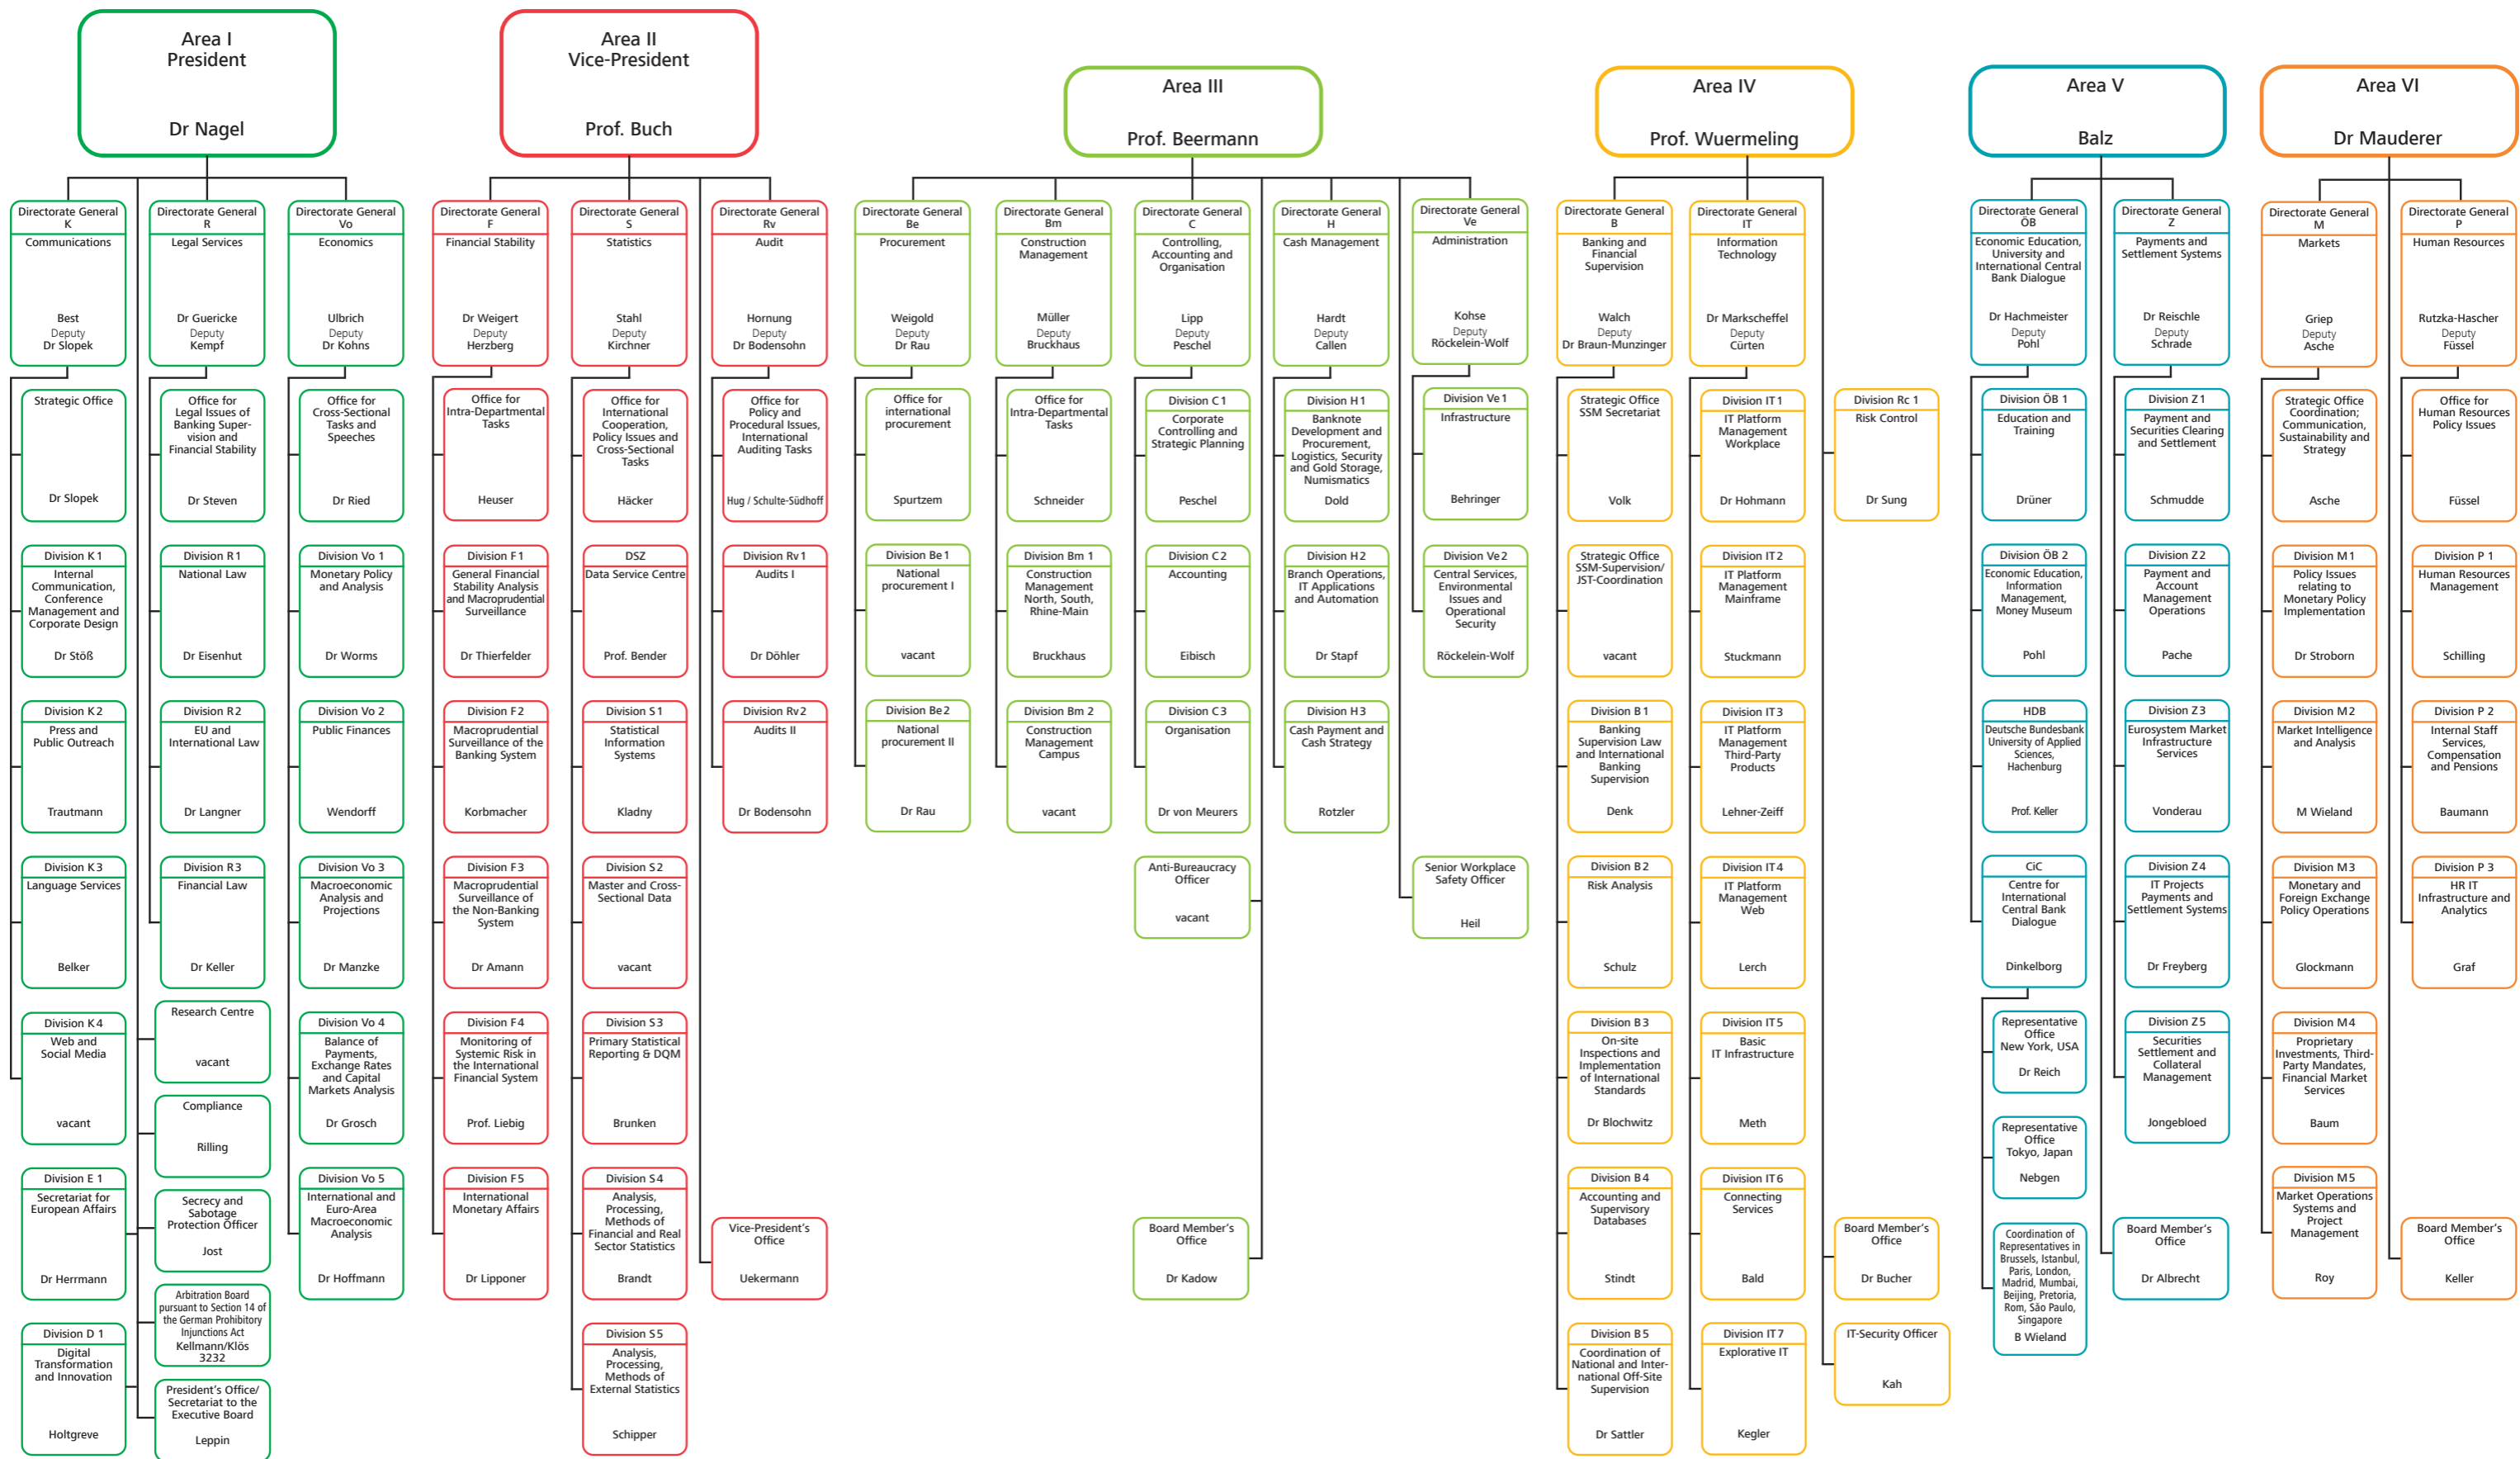

Central Office of the Deutsche Bundesbank – Organisation Chart

Postal address:
Deutsche Bundesbank
Postfach 100602
60006 Frankfurt am Main, Germany
Phone: +49 69 9566-0
Internet: www.bundesbank.de
E-Mail: info@bundesbank.de

Equal Opportunities Officer at Central Office - Lung
Data Protection Officer - Berg ☎ 2369
Corruption Prevention Officer - Rilling
Chairperson of the Main Staff Representation Council - Supplitt
Main Representative of Disabled Employees - Voll